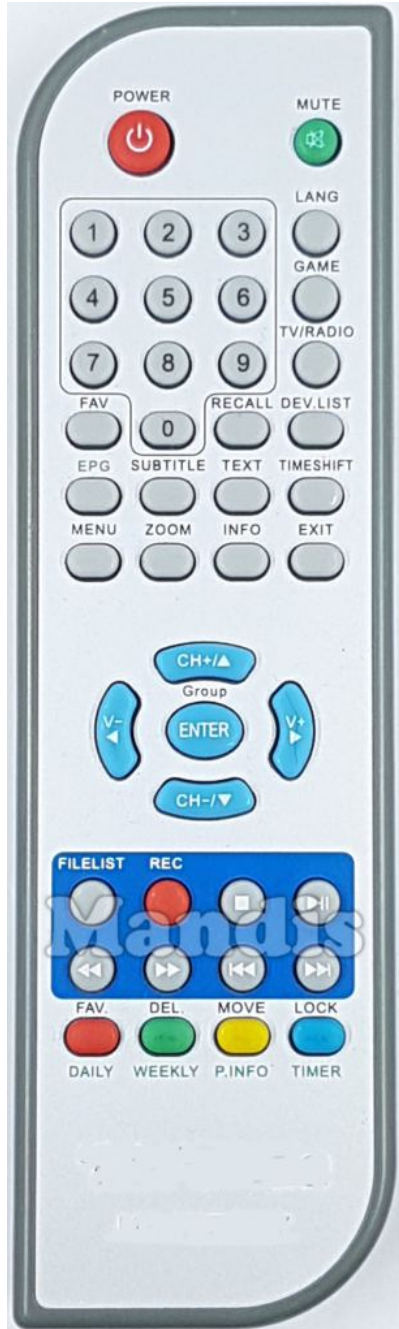

Original	Replacement
Power	Power
Mute	Mute / Dimmer
1	1
2	2
3	3
4	4
5	5
6	6
7	7
8	8
9	9
0	0
Lang	Audio / Lang I/II
Tv/Radio	TV/Radio /
Game	D.Menu / Top
FAV	Fav / Marker / PC
Recall	Back / Return

Original	Replacement
Dev.List	Display / Media
EPG	Guide / EPG / -/-
Subtitle	Subtitle / EQ
Text	Text / Goto
Info	Info / Angle
Menu	Menu / Home
Exit	Exit / Cancel / Clear
Zoom	Zoom / Size
Timeshift	Setup / OPT /
CH+	CH+ / Page+
CH-	CH- / Page-
Up	Up
Down	Down
Right	Right
Left	Left
Enter	OK
Vol+	Vol+

Original	Replacement	Original	Replacement
	Vol-		Vol-
	Rec		Rec / Rec Mode
	Stop		Stop / Hold
	Play		Play / Slow
	Pause		Pause / Step / Freeze
	<<		<< / Tune-
	>>		>> / Tune+
	I<<		I<< / Preset-
	>>I		>>I / Preset+
	Filelist		Smart / List
	Red/FAV/Daily		Red / Netflix / Search
	Green/DEL/Weekl		Green / APP / Repeat
	Yellow/Move/P.Inf		Yellow / YouTube / Repeat
	Blue/Lock/Timer		Blue / Prime Video / Random