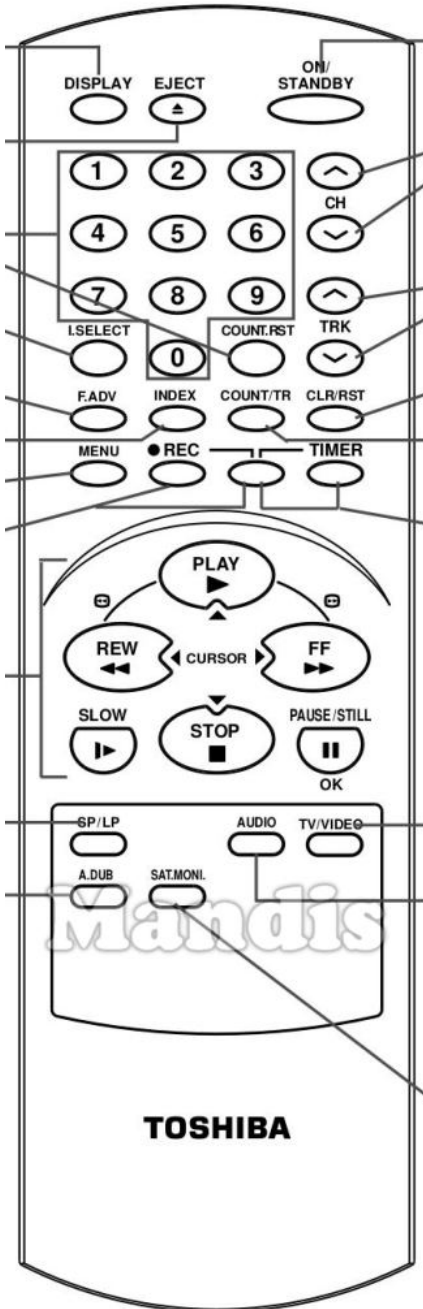

Original	Replacement
 Display	 Display / Media
 Eject	 Eject / Surround
 On / Standby	 Power
 1	 1
 2	 2
 3	 3
 CH+	 CH+ / Page+
 4	 4
 5	 5
 6	 6
 CH-	 CH- / Page-
 7	 7
 8	 8
 9	 9
 TRK+	 Vol+
 I.Select	 Smart / List
 0	 0

Original	Replacement
 Count.Rst.	 Back / Return
 TRK-	 Vol-
 F.Adv	 >>I / Preset+
 Index-	 Down
 Index+	 Up
 Count/TR	 Text / Goto
 Annul.	 Exit / Cancel / Clear
 Menu	 Menu / Home
 ENR.	 Rec / Rec Mode
 Timer	 Sleep / Timer
 Play	 Play / Slow
 << Rew	 << / Tune-
 >> FF	 >> / Tune+
 I> Slow	 Shift + Play /
 Stop	 Stop / Hold
 Pause / Still	 Pause / Step / Freeze
 SP/LP	 Picture / Format