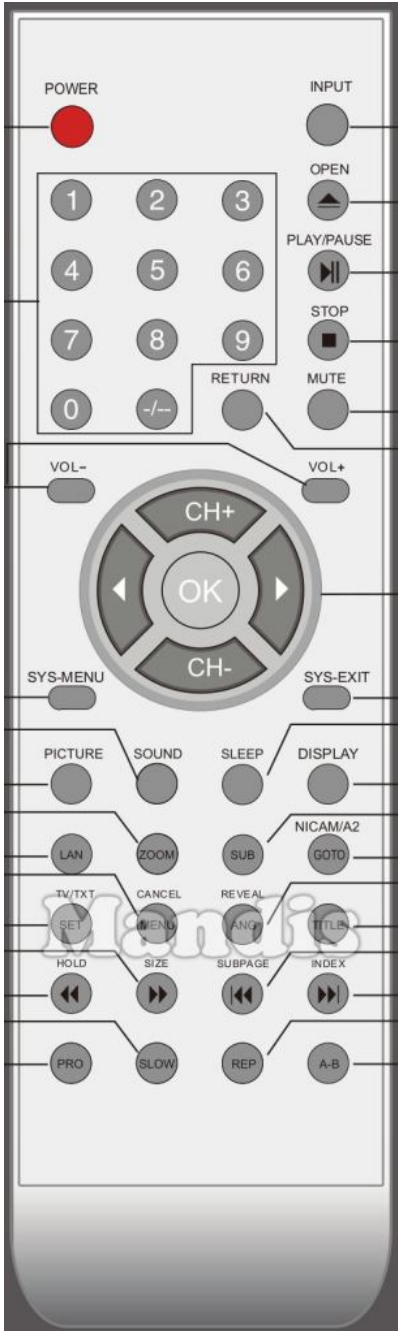

Original	Replacement
Power	Power
Input	AV
1	1
2	2
3	3
Open	Eject
4	4
5	5
6	6
Play	Play
Pause	Pause
7	7
8	8
9	9
Stop	Stop
0	0
-/--	Guide

Original	Replacement
Return	Back
Mute	Mute
Vol-	Vol -
Vol+	Vol +
CH+	Ch +
Up	Up
Left	Left
OK	Ok
Right	Right
Sys Menu	Menu
CH-	Ch -
Down	Down
Sys Exit	Exit
Picture	Format
Sound	Dual
Sleep	Sleep
Display	Info

Original	Replacement	Original	Replacement
LAN	Shift + Dual		
Zoom	Shift + Eject		
SUB	Subt		
GOTO /	Smart		
SET / TV/TXT	Options		
Menu / Cancel	D. Menu		
Ang / Reveal	3D		
Title	List		
<< / Hold	<<		
>> / Size	>>		
I<< / Subpage	I<<		
>>I / Index	>>I		
Red / Pro	Red		
Green / Slow	Green		
Yellow / Rep	Yellow		
Blue / A-B	Blue		