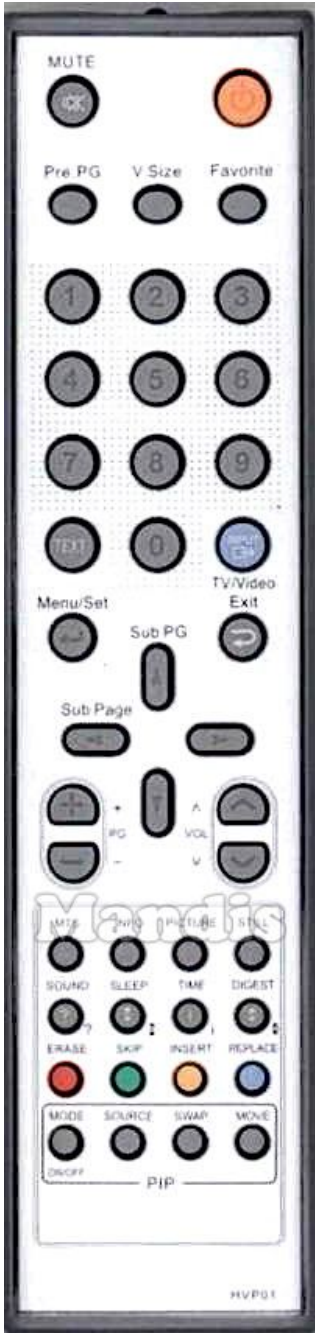

Original	Replacement
 Power	 Power
 Mute	 Mute
 Pre Pg	 Pre Ch
 V.Size	 Eject
 Favourite	 Shift + Pre Ch
 1	 1
 2	 2
 3	 3
 4	 4
 5	 5
 6	 6
 7	 7
 8	 8
 9	 9
 0	 0
 Text	 Text
 Input / TV/Video	 TV/R

Original	Replacement
 Menu / Set	 Menu
 Menu / Set	 Ok
 Exit	 Exit
 Up	 Up
 Left	 Left
 Right	 Right
 Down	 Down
 PG+	 Ch +
 PG-	 Ch -
 Vol+	 Vol +
 Vol-	 Vol -
 MTS	 Media
 PG Info	 Info
 Picture	 Format
 Still	 Pause
 Sound	 Dual
 Sleep	 Sleep

	Original	Replacement		Original	Replacement
	Time	AV			
	Bright	Options			
	Red / Erase	Red			
	Green / Skip	Green			
	Yellow / Insert	Yellow			
	Blue / Replace	Blue			
	PIP On/Off	+  Shift + Red			
	PIP Source	+  Shift + Green			
	PIP Swap	+  Shift + Yellow			
	PIP Move	+  Shift + Blue			