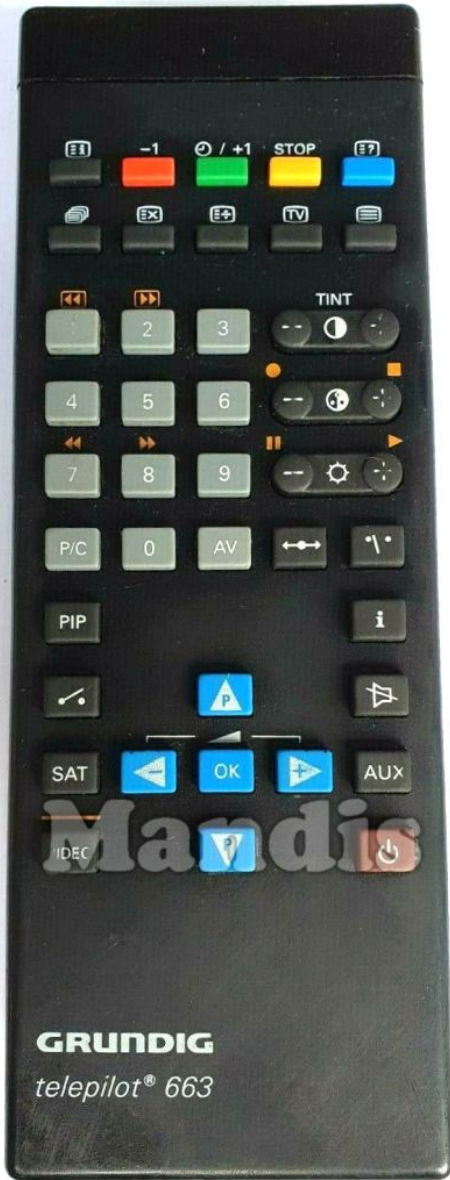

Original		Replacement		Original		Replacement	
	Index		Play / Slow		6		6
	Red / -1		Red / Netflix / Search		Contrast-		<< / Tune-
	Green / Timer /		Green / APP / Repeat		Contrast+		>> / Tune+
	Yellow / Stop		Yellow / YouTube / Repeat		7		7
	Blue / Reveal		Blue / Prime Video / Random		8		8
	[≡]]]		Rec / Rec Mode		9		9
	Cancel		Exit / Cancel / Clear		Brightness-		I<< / Preset-
	Size		Zoom / Size		Brightness+		>>I / Preset+
	TV		TV/Radio /		P/C		Back / Return
	Text		Text / Goto		0		0
	1		1		AV		AV / Input / RDS
	2		2		←•→		Display / Media
	3		3		**		Smart / List
	Tint-		Shift + Left		PIP		Picture / Format
	Tint+		Shift + Right		i		Info / Angle
	4		4		i		Menu / Home
	5		5		----		Subtitle / EQ

Original	Replacement	Original	Replacement
Up / P+	Up		
Up / P+	CH+ / Page+		
Mute	Mute / Dimmer		
Left / Vol-	Left		
Left / Vol-	Vol-		
OK	OK		
Right / Vol+	Right		
Right / Vol+	Vol+		
AUX	Shift + 7		
Down / P-	Down		
Down / P-	CH- / Page-		
Power	Power		

Original	Replacement	Original	Replacement
	 << / Preset-		
	 >> / Preset+		
	 Rec / Rec Mode		
	 Stop / Hold		
	 << / Tune-		
	 >> / Tune+		
	 Pause / Step / Freeze		
	 Play / Slow		
	 CH+ / Page+		
	 CH- / Page-		
	 Power		

Original	Replacement	Original	Replacement
 -1	 Red / Netflix / Search	 *+	 >> / Preset+
 / +1	 Green / APP / Repeat	 P/C	 Back / Return
 STOP	 Yellow / YouTube / Repeat	 0	 0
 E?	 Blue / Prime Video / Random	 PIP	 Picture / Format
	 Text / Goto	 i	 Info / Angle
	 1	 P+	 CH+ / Page+
	 2	 Up	 Up
	 3		 Mute / Dimmer
	 4	 Left	 Left
	 5	 Vol-	 Vol-
	 6	 OK	 OK
	 << / Tune-	 Right	 Right
	 >> / Tune+	 Vol+	 Vol+
	 7	 AUX	 Shift + 7
	 8	 P-	 CH- / Page-
	 9	 Down	 Down
	 << / Preset-	 Power	 Power