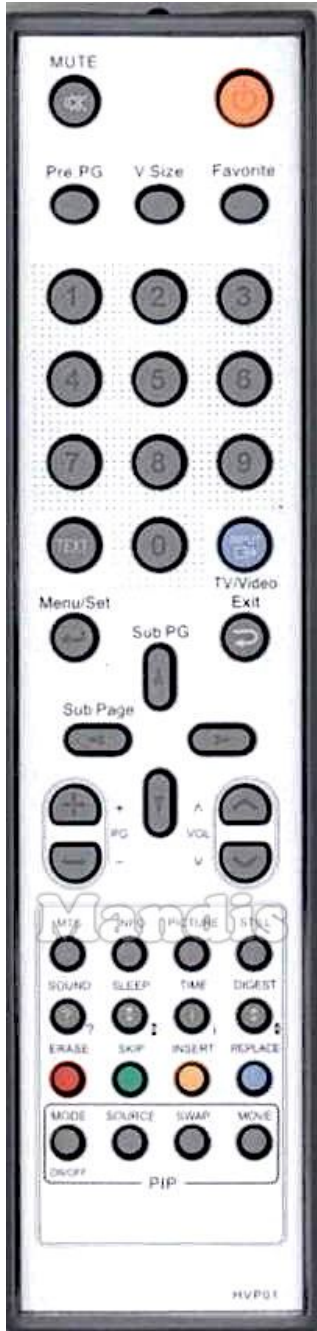

Original	Replacement
 Power	 Power
 Mute	 Mute
 Pre Pg	 Pre Ch
 V.Size	 Eject
 Favourite	 Shift + Pre Ch
 1	 1
 2	 2
 3	 3
 4	 4
 5	 5
 6	 6
 7	 7
 8	 8
 9	 9
 0	 0
 Text	 Text
 Input / TV/Video	 TV/R

Original	Replacement
 Menu / Set	 Menu
 Menu / Set	 Ok
 Exit	 Exit
 Up	 Up
 Left	 Left
 Right	 Right
 Down	 Down
 PG+	 Ch +
 PG-	 Ch -
 Vol+	 Vol +
 Vol-	 Vol -
 MTS	 Media
 PG Info	 Info
 Picture	 Format
 Still	 Pause
 Sound	 Dual
 Sleep	 Sleep

	Original	Replacement	Original	Replacement
	Time	AV		
	Bright	OPT		
	Red / Erase	A		
	Green / Skip	B		
	Yellow / Insert	C		
	Blue / Replace	D		
	PIP On/Off	+ A		
	PIP Source	+ B		
	PIP Swap	+ C		
	PIP Move	+ D		