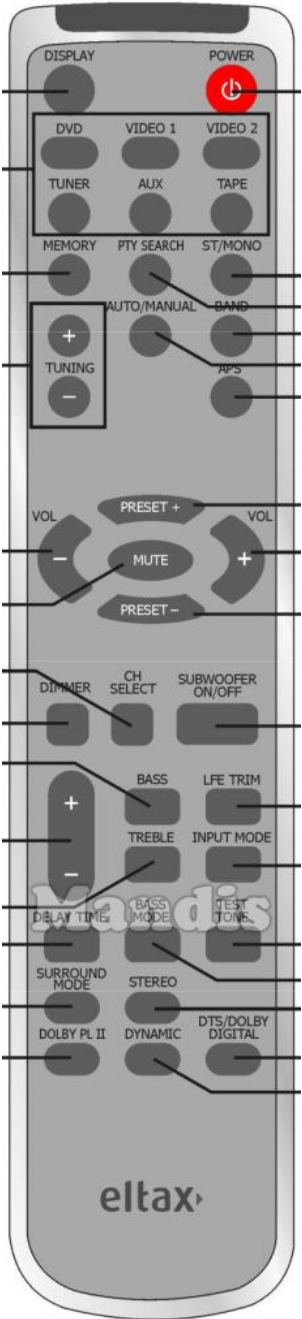

| Original  | Replacement  |
|---|--|
|  Display       |  Info     |
|  POWER         |  Power    |
|  INPUT DVD     |  1        |
|  INPUT VIDEO 1 |  2        |
|  INPUT VIDEO 2 |  3        |
|  INPUT TUNER   |  4        |
|  INPUT AUX     |  5        |
|  INPUT TAPE    |  6        |
|  MEMORY        |  Pre Ch   |
|  PTY SEARCH   |  Options |
|  ST/Mono     |  Dual   |
|  TUNING+     |  Ch +   |
|  Auto Manual |  Sleep  |
|  BAND        |  Smart  |
|  TUNING-     |  Ch -   |
|  PRESET+     |  Up     |
|  VOL+        |  Vol +  |

| Original  | Replacement   |
|---|---|
|  VOL-          |  Vol -     |
|  MUTE          |  Mute      |
|  MUTE          |  Ok        |
|  PRESET-       |  Down      |
|  CH SELECT     |  TV/R      |
|  SUBWOOFER     |  Media     |
|  VOL+          |  Right     |
|  BASS          |  Exit      |
|  LFE TRIM      |  Format    |
|  VOL-         |  Left     |
|  TREBLE      |  Menu    |
|  Input Mode  |  AV      |
|  DELAY TIME  |  3D      |
|  TEST TONE   |  Text    |
|  SURROUND    |  D. Menu |
|  STEREO      |  List    |
|  DOLBY PL II |  Yellow  |