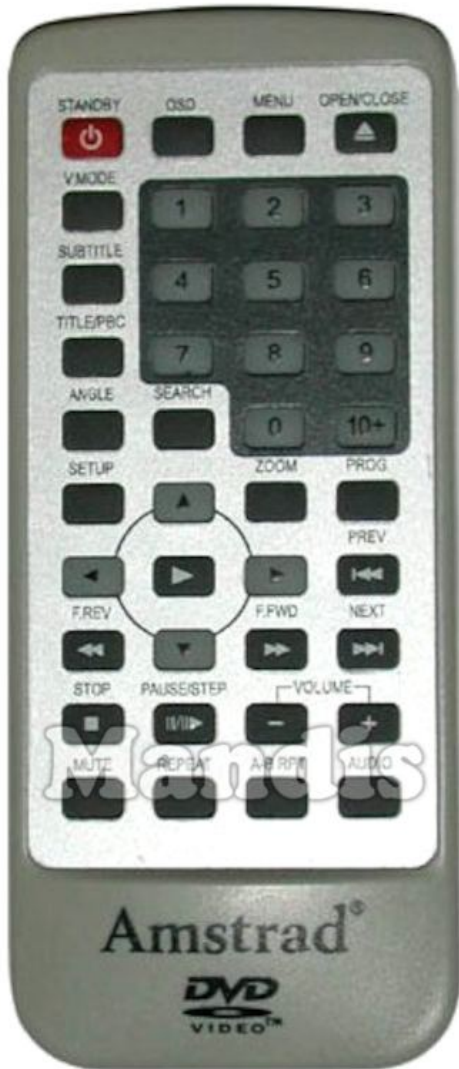

Original	Replacement
 Standby	 Power
 OSD	 Display / Media
 Menu	 Menu / Home
 Open / Close	 Eject / Surround
 V.Mode	 Picture / Format
 1	 1
 2	 2
 3	 3
 Subtitle	 Subtitle / EQ
 4	 4
 5	 5
 6	 6
 Title / PBC	 Sound / Title
 7	 7
 8	 8
 9	 9
 Angle	 Info / Angle

Original	Replacement
 Search	 Red / Netflix / Search
 0	 0
 10+	 Guide / EPG / -/--
 Setup	 Setup / OPT /
 Up	 Up
 Zoom	 Zoom / Size
 Prog	 TV/Radio /
 Left	 Left
 Play / Enter	 OK
 Play / Enter	 Play / Slow
 Right	 Right
 Prev	 I<< / Preset-
 F.Rev	 << / Tune-
 Down	 Down
 F.Fwd	 >> / Tune+
 Next	 >>I / Preset+
 Stop	 Stop / Hold

Original	Replacement
 Pause / Step	 Pause / Step / Freeze
 Volume-	 Vol-
 Volume+	 Vol+
 Mute	 Mute / Dimmer
 Repeat	 Green / APP / Repeat
 A-B RPT	 Yellow / YouTube / Repeat
 Audio	 Audio / Lang I/II