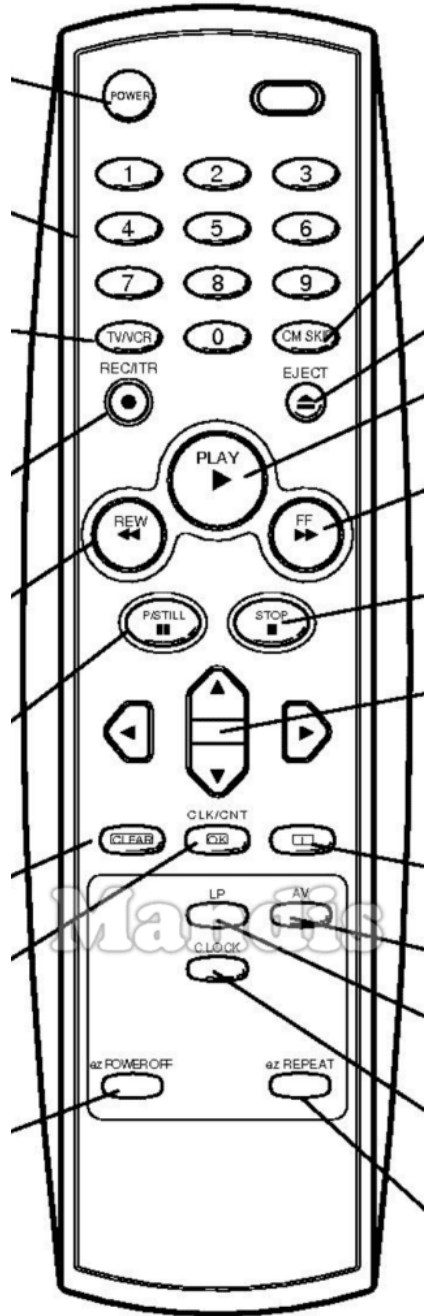

Original	Replacement
 Power	 Power
 1	 1
 2	 2
 3	 3
 4	 4
 5	 5
 6	 6
 7	 7
 8	 8
 9	 9
 TV/VCR	 Smart / List
 0	 0
 CM-Skip	 Display / Media
 REC / ITR	 Rec / Rec Mode
 Eject	 Eject / Surround
 Play	 Play / Slow
 << REW	 << / Tune-

Original	Replacement	Replacement
On/Off		Power
Audio Out		Mute / Dimmer
Play		Play / Slow
Pause		Pause / Step / Freeze
Stop		Stop / Hold
Record		Rec / Rec Mode
Rewind		<< / Tune-
F.Forward		>> / Tune+
Prev.		I<< / Preset-
Next		>>I / Preset+
F.Adv		Sound / Title
Audio		Audio / Lang I/II
Case Tape		Eject / Surround
Mon/TV		Picture / Format
Sp/Lp/Speed		Zoom / Size
Timer/Sleep		Sleep / Timer
Progr/C/CH		TV/Radio /

Original	Replacement	Replacement
Auto/Track		D.Menu / Top
T.Set/Clock		Setup / OPT /
Video/Go-To		Text / Goto
Input Source		AV / Input / RDS
Menu		Menu / Home
Menu Up		Up
Menu Left		Left
OK Enter		OK
Menu Right		Right
Exit		Exit / Cancel / Clear
Menu Down		Down
Slow/Dpss+		Vol+
VCR/TV		Smart / List
Tracking+		CH+ / Page+
Slow/Dpss-		Vol-
Display		Display / Media
Tracking-		CH- / Page-

Original	Replacement	Original	Replacement

Original	Replacement	Replacement
On/Off		Power
Audio Out		Mute / Dimmer
Play		Play / Slow
Pause		Pause / Step / Freeze
Stop		Stop / Hold
Record		Rec / Rec Mode
Rewind		<< / Tune-
F.Forward		>> / Tune+
Prev.		I<< / Preset-
Next		>>I / Preset+
Audio Dub		Sound / Title
Audio		Audio / Lang I/II
Rec/Mode		Subtitle / EQ
Eject/Reverse		Eject / Surround
Mon/TV		Picture / Format
Sp/Lp/Speed		Zoom / Size
Timer/Record		Sleep / Timer