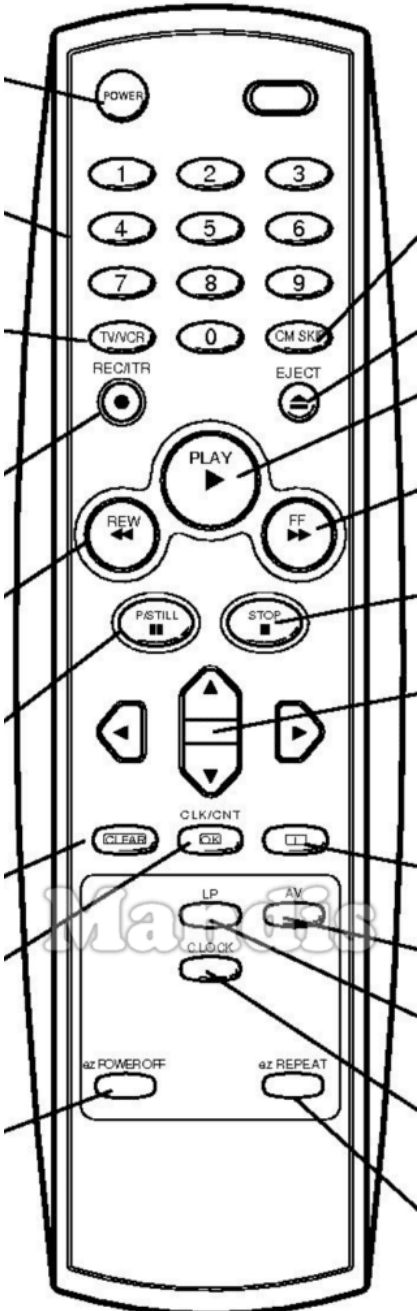

Original	Replacement
 Power	 Power
 1	 1
 2	 2
 3	 3
 4	 4
 5	 5
 6	 6
 7	 7
 8	 8
 9	 9
 TV/VCR	 Smart / List
 0	 0
 CM-Skip	 Display / Media
 REC / ITR	 Rec / Rec Mode
 Eject	 Eject / Surround
 Play	 Play / Slow
 << REW	 << / Tune-

Original	Replacement
 << REW	 I<< / Preset-
 >> F FWD	 >> / Tune+
 >> F FWD	 >>I / Preset+
 Pause/Still	 Pause / Step / Freeze
 Stop	 Stop / Hold
 Left	 Left
 Up	 Up
 Right	 Right
 Down	 Down
 Clear	 Exit / Cancel / Clear
 OK / CLK / CNT	 OK
 i	 Info / Angle
 LP	 Text / Goto
 AV	 AV / Input / RDS
 C.Lock	 TV/Radio /

Original	Replacement	Replacement
On/Off		Power
Audio Out		Mute / Dimmer
Play		Play / Slow
Pause		Pause / Step / Freeze
Stop		Stop / Hold
Record		Rec / Rec Mode
Rewind		<< / Tune-
F.Forward		>> / Tune+
Prev.		I<< / Preset-
Next		>>I / Preset+
F.Adv		Sound / Title
Audio		Audio / Lang I/II
Case Tape		Eject / Surround
Mon/TV		Picture / Format
Sp/Lp/Speed		Zoom / Size
Timer/Sleep		Sleep / Timer
Progr/C/CH		TV/Radio /

Original	Replacement	Replacement
Auto/Track		D.Menu / Top
T.Set/Clock		Setup / OPT /
Video/Go-To		Text / Goto
Input Source		AV / Input / RDS
Menu		Menu / Home
Menu Up		Up
Menu Left		Left
OK Enter		OK
Menu Right		Right
Exit		Exit / Cancel / Clear
Menu Down		Down
Slow/Dpss+		Vol+
VCR/TV		Smart / List
Tracking+		CH+ / Page+
Slow/Dpss-		Vol-
Display		Display / Media
Tracking-		CH- / Page-