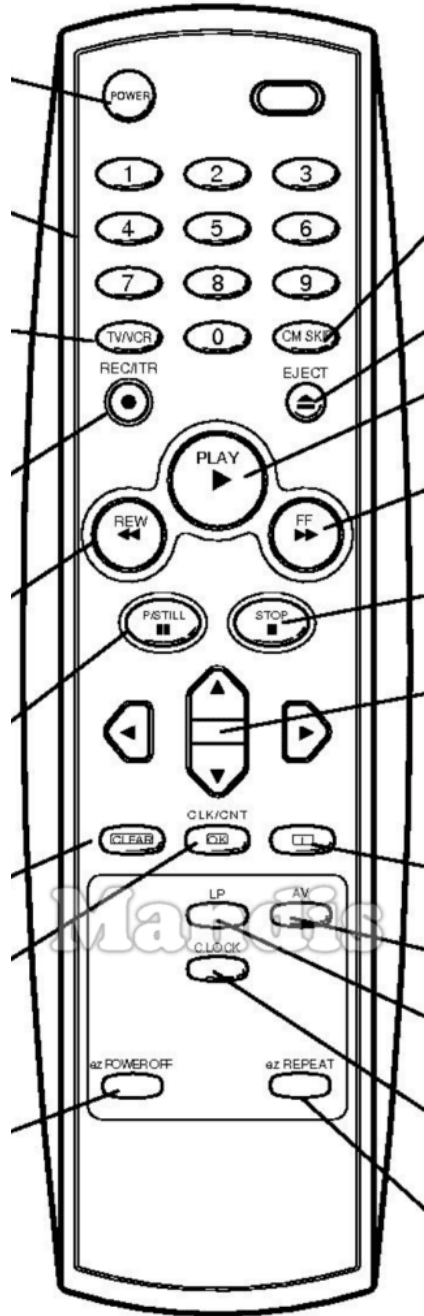

Original	Replacement	Replacement
Auto/Track		D.Menu / Top
T.Set/Clock		Setup / OPT /
Video/Go-To		Text / Goto
Input Source		AV / Input / RDS
Menu		Menu / Home
Menu Up		Up
Menu Left		Left
OK Enter		OK
Menu Right		Right
Exit		Exit / Cancel / Clear
Menu Down		Down
Slow/Dpss+		Vol+
VCR/TV		Smart / List
Tracking+		CH+ / Page+
Slow/Dpss-		Vol-
Display		Display / Media
Tracking-		CH- / Page-

Original	Replacement	Original	Replacement

Original	Replacement	Replacement
On/Off		Power
Audio Out		Mute / Dimmer
Play		Play / Slow
Pause		Pause / Step / Freeze
Stop		Stop / Hold
Record		Rec / Rec Mode
Rewind		<< / Tune-
F.Forward		>> / Tune+
Prev.		I<< / Preset-
Next		>>I / Preset+
Audio Dub		Sound / Title
Audio		Audio / Lang I/II
Rec/Mode		Subtitle / EQ
Eject/Reverse		Eject / Surround
Mon/TV		Picture / Format
Sp/Lp/Speed		Zoom / Size
Timer/Record		Sleep / Timer

Original	Replacement	Replacement
Progr/C/CH		TV/Radio /
Auto/Track		D.Menu / Top
T.Set/Clock		Setup / OPT /
Video/Go-To		Text / Goto
Input Source		AV / Input / RDS
Menu		Menu / Home
Menu Up		Up
Show View		Info / Angle
Menu Left		Left
OK Enter		OK
Menu Right		Right
Exit		Exit / Cancel / Clear
Menu Down		Down
F.Adv		Back / Return
Slow/Dpss+		Vol+
VCR/TV		Smart / List
Chan+		CH+ / Page+