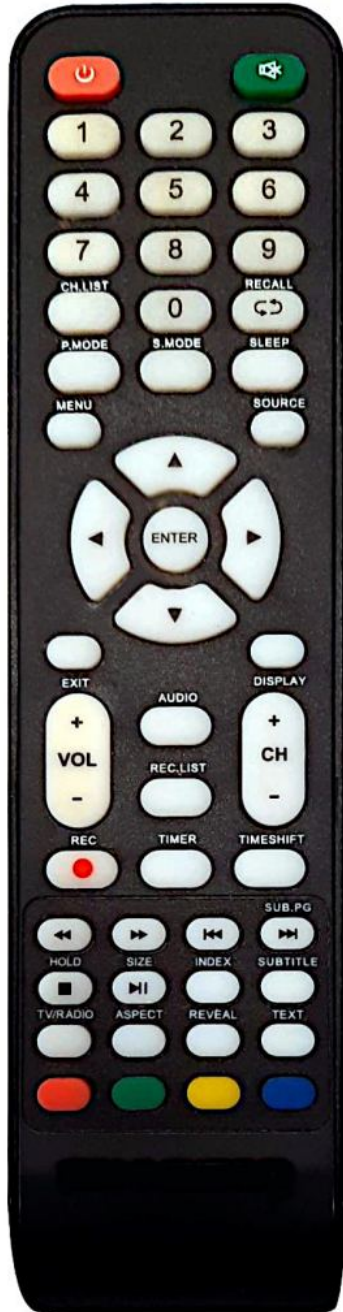

Original	Replacement
 Power	 Power
 Mute	 Mute / Dimmer
 1	 1
 2	 2
 3	 3
 4	 4
 5	 5
 6	 6
 7	 7
 8	 8
 9	 9
 0	 0
 CH.List	 Smart / List
 Recall	 Back / Return
 P.Mode	 Picture / Format
 S.Mode	 Sound / Title
 Sleep	 Sleep / Timer

Original	Replacement
 Menu	 Menu / Home
 Source	 AV / Input / RDS
 Exit	 Exit / Cancel / Clear
 Display	 Display / Media
 Up	 Up
 Down	 Down
 Right	 Right
 Left	 Left
 Enter	 OK
 Vol+	 Vol+
 Vol-	 Vol-
 Audio	 Audio / Lang I/II
 Rec List	 Guide / EPG / -/-
 CH+	 CH+ / Page+
 CH-	 CH- / Page-
 Rec	 Rec / Rec Mode
 Timer	 Shift + Sleep / Timer

Original	Replacement
 Timeshift	 D.Menu / Top
 <<	 << / Tune-
 >>	 >> / Tune+
  <<	  << / Preset-
 >> /Sub.Pg	 >>  / Preset+
 Stop/Hold	 Stop / Hold
 Pause/size	 Pause / Step / Freeze
 Play	 Play / Slow
 Index	 Fav / Marker / PC
 Subtitle	 Subtitle / EQ
 Tv/Radio	 TV/Radio /
 Aspect	 Zoom / Size
 Reveal	 Info / Angle
 Text	 Text / Goto
 Red	 Red / Netflix / Search
 Green	 Green / APP / Repeat
 Yellow	 Yellow / YouTube / Repeat

Original	Replacement
 Blue	 Blue / Prime Video / Random