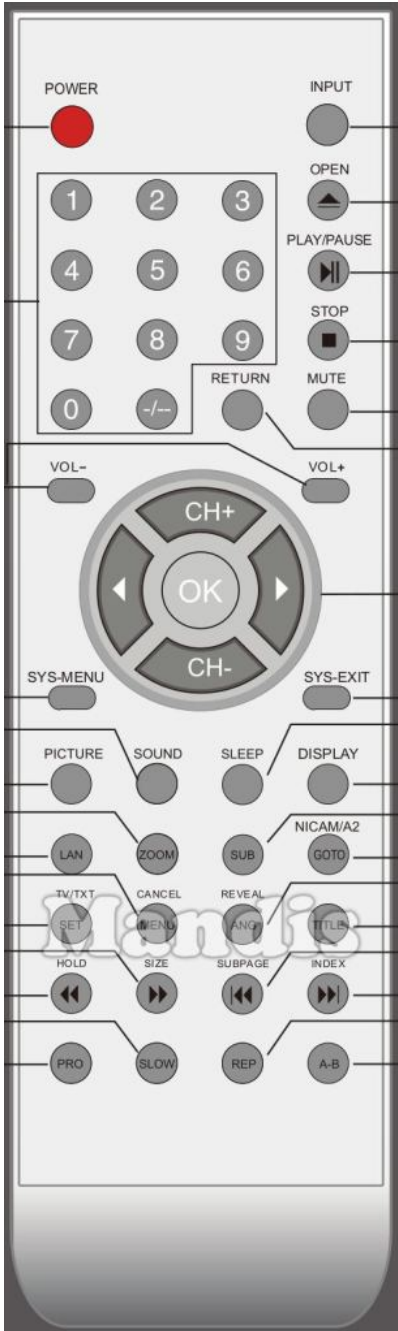

Original	Replacement
POWER	Power
INPUT	AV
1	1
2	2
3	3
OPEN	Eject
4	4
5	5
6	6
PLAY	Play
PAUSE	Pause
7	7
8	8
9	9
STOP	Stop
0	0
-/--	Guide

Original	Replacement
RETURN	Back
MUTE	Mute
Vol-	Vol -
Vol+	Vol +
CH+	Ch +
Up	Up
Left	Left
OK	Ok
Right	Right
Sys Menu	Menu
CH-	Ch -
Down	Down
Sys Exit	Exit
Picture	Format
Sound	Dual
Sleep	Sleep
Display	Info

Original	Replacement	Original	Replacement
	LAN		Shift + Dual
	Zoom		Shift + Eject
	SUB		Subt
	GOTO /		Smart
	SET / TV/TXT		Options
	Menu / Cancel		D. Menu
	Ang / Reveal		3D
	Title		List
	<< / Hold		<<
	>> / Size		>>
	<< / Subpage		<<
	>> / Index		>>
	Red / Pro		Red
	Green / Slow		Green
	Yellow / Rep		Yellow
	Blue / A-B		Blue