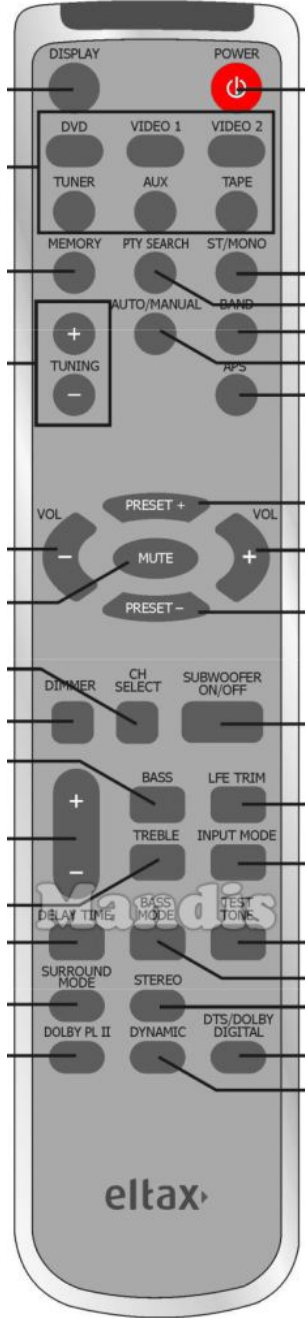

Original	Replacement
 Display	 Info
 POWER	 Power
 INPUT DVD	 1
 INPUT VIDEO 1	 2
 INPUT VIDEO 2	 3
 INPUT TUNER	 4
 INPUT AUX	 5
 INPUT TAPE	 6
 MEMORY	 Pre Ch
 PTY SEARCH	 Options
 ST/Mono	 Dual
 TUNING+	 Ch +
 Auto Manual	 Sleep
 BAND	 Smart
 TUNING-	 Ch -
 PRESET+	 Up
 VOL+	 Vol +

Original	Replacement
 VOL-	 Vol -
 MUTE	 Mute
 MUTE	 Ok
 PRESET-	 Down
 CH SELECT	 TV/R
 SUBWOOFER	 Media
 VOL+	 Right
 BASS	 Exit
 LFE TRIM	 Format
 VOL-	 Left
 TREBLE	 Menu
 Input Mode	 AV
 DELAY TIME	 3D
 TEST TONE	 Text
 SURROUND	 D. Menu
 STEREO	 List
 DOLBY PL II	 Yellow

Original		Replacement		Original		Replacement	
	DYNAMIC		Eject				
	DTS/Dolby Digital		Subt				