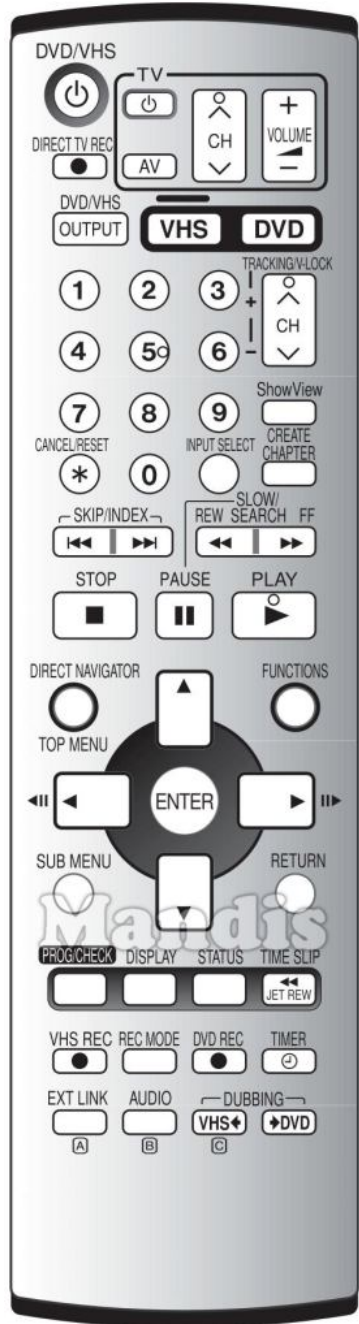

Original		Replacement		Original		Replacement	
	VHS/DVD Power		Power		Create Chapter		TV/R
	Direct TV Rec		Subt		I<< Skip		I<<
	VHS/DVD		Smart		Skip >>I		>>I
	1		1		REW / << Slow/Search		<<
	2		2		FF / Slow/Search		>>
	3		3		Stop		Stop
	4		4		Pause		Pause
	5		5		Play		Play
	6		6		Direct Navigator / Top Menu		D. Menu
	7		7		Functions		List
	8		8		Up		Up
	9		9		Left		Left
	0		0		Enter		Ok
	Cancel / Reset		Exit		Right		Right
	Input Select		Guide		Down		Down
	CH+ / Tracking/V-Lock+		Ch +		Sub Menu		Menu
	CH- / Tracking/V-Lock-		Ch -		Return		Back

Original		Replacement		Original		Replacement	
	Prog / Check		Sleep				
	Display		Info				
	Status		Media				
	Time Slip		Vol +				
	Timer		AV				
	Ext Link		3D				
	Audio / B		Dual				
	Dubbing		Blue				

	Original	Replacement	Original	Replacement
	Power			
	TV			
	AV			
	Volume+			
	Volume-			
	CH+			
	CH-			

Original	Replacement
 VHS/DVD Power	 Power
 Direct TV Rec	 Subt
 VHS/DVD	 Smart
 1	 1
 2	 2
 3	 3
 4	 4
 5	 5
 6	 6
 7	 7
 8	 8
 9	 9
 0	 0
 Cancel / Reset	 Exit
 Input Select	 AV
 CH + / Tracking/V-Lock+	 Ch +
 CH - / Tracking/V-Lock-	 Ch -

Original	Replacement
 ShowView	 Media
 I<< Index	 I<<
 Index >>I	 >>I
 REW	 <<
 FF	 >>
 Stop	 Stop
 Pause	 Pause
 Play	 Play
 Up	 Up
 Left	 Left
 Enter	 Ok
 Right	 Right
 Down	 Down
 Return	 Back
 Prog/Check	 Sleep
 Display	 Info
 Jet Rew	 Shift + <<