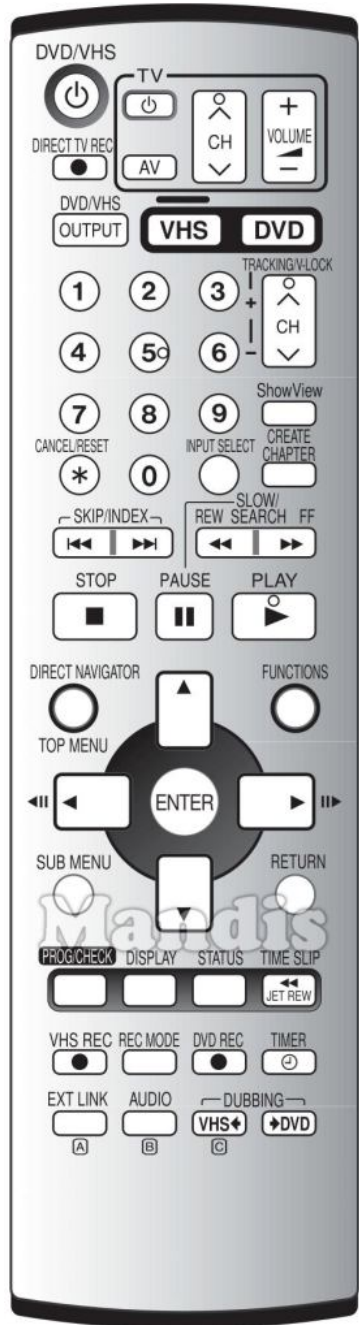

Original		Replacement		Original		Replacement	
	VHS/DVD Power		Power		Create Chapter		TV/R
	Direct TV Rec		Subt		I<< Skip		I<<
	VHS/DVD		Smart		Skip >>I		>>I
	1		1		REW / << Slow/Search		<<
	2		2		FF / Slow/Search		>>
	3		3		Stop		Stop
	4		4		Pause		Pause
	5		5		Play		Play
	6		6		Direct Navigator / Top Menu		D. Menu
	7		7		Functions		List
	8		8		Up		Up
	9		9		Left		Left
	0		0		Enter		Ok
	Cancel / Reset		Exit		Right		Right
	Input Select		Guide		Down		Down
	CH+ / Tracking/V-Lock+		Ch +		Sub Menu		Menu
	CH- / Tracking/V-Lock-		Ch -		Return		Back

Original		Replacement		Original		Replacement	
	Prog / Check		Sleep				
	Display		Info				
	Status		Media				
	Time Slip		Vol +				
	Timer		AV				
	Ext Link		3D				
	Audio / B		Dual				
	Dubbing		Blue				

	Original	Replacement	Original	Replacement
	Power			
	TV			
	AV			
	Volume+			
	Volume-			
	CH+			
	CH-			

Original	Replacement
 VHS/DVD Power	 Power
 Direct TV Rec	 Subt
 VHS/DVD	 Smart
 1	 1
 2	 2
 3	 3
 4	 4
 5	 5
 6	 6
 7	 7
 8	 8
 9	 9
 0	 0
 Cancel / Reset	 Exit
 Input Select	 AV
 CH + / Tracking/V-Lock+	 Ch +
 CH - / Tracking/V-Lock-	 Ch -

Original	Replacement
 ShowView	 Media
 I<< Index	 I<<
 Index >>I	 >>I
 REW	 <<
 FF	 >>
 Stop	 Stop
 Pause	 Pause
 Play	 Play
 Up	 Up
 Left	 Left
 Enter	 Ok
 Right	 Right
 Down	 Down
 Return	 Back
 Prog/Check	 Sleep
 Display	 Info
 Jet Rew	 Shift + <<