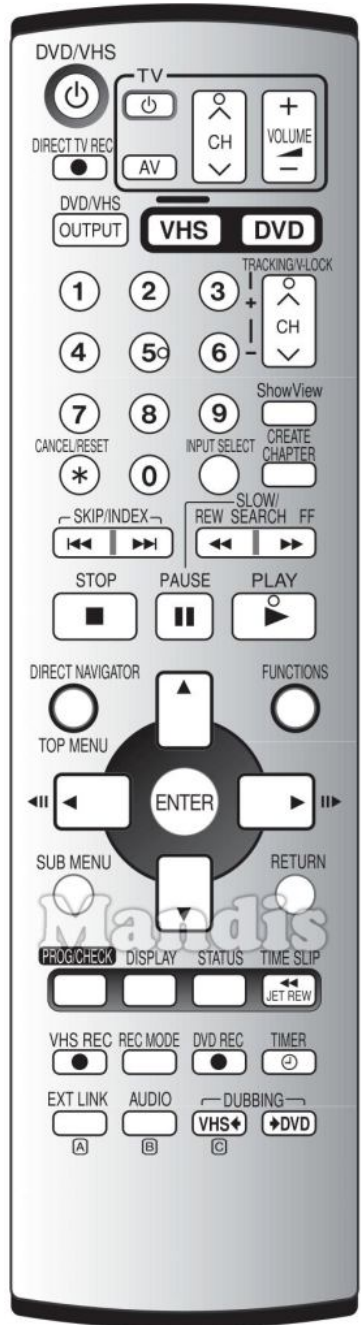

Original		Replacement		Original		Replacement	
	VHS/DVD Power		Power		Create Chapter		TV/R
	Direct TV Rec		Subt		I<< Skip		I<<
	VHS/DVD		Smart		Skip >>I		>>I
	1		1		REW / << Slow/Search		<<
	2		2		FF / Slow/Search		>>
	3		3		Stop		Stop
	4		4		Pause		Pause
	5		5		Play		Play
	6		6		Direct Navigator / Top Menu		D. Menu
	7		7		Functions		List
	8		8		Up		Up
	9		9		Left		Left
	0		0		Enter		Ok
	Cancel / Reset		Exit		Right		Right
	Input Select		Guide		Down		Down
	CH+ / Tracking/V-Lock+		Ch +		Sub Menu		Menu
	CH- / Tracking/V-Lock-		Ch -		Return		Back

Original		Replacement		Original		Replacement	
	Prog / Check		Sleep				
	Display		Info				
	Status		Media				
	Time Slip		Vol +				
	Timer		AV				
	Ext Link		3D				
	Audio / B		Dual				
	Dubbing		Blue				

	Original	Replacement	Original	Replacement
	Power			
	TV			
	AV			
	Volume+			
	Volume-			
	CH+			
	CH-			

Original	Replacement
 VHS/DVD Power	 Power
 Direct TV Rec	 Subt
 VHS/DVD	 Smart
 1	 1
 2	 2
 3	 3
 4	 4
 5	 5
 6	 6
 7	 7
 8	 8
 9	 9
 0	 0
 Cancel / Reset	 Exit
 Input Select	 AV
 CH + / Tracking/V-Lock+	 Ch +
 CH - / Tracking/V-Lock-	 Ch -

Original	Replacement
 ShowView	 Media
 I<< Index	 I<<
 Index >>I	 >>I
 REW	 <<
 FF	 >>
 Stop	 Stop
 Pause	 Pause
 Play	 Play
 Up	 Up
 Left	 Left
 Enter	 Ok
 Right	 Right
 Down	 Down
 Return	 Back
 Prog/Check	 Sleep
 Display	 Info
 Jet Rew	 Shift + <<