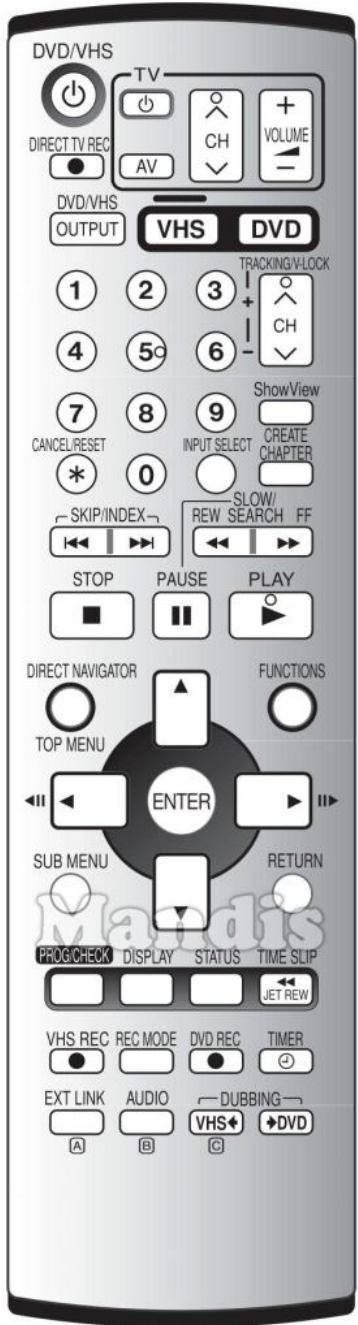

Original		Replacement		Original		Replacement	
	VHS/DVD Power		Power		Create Chapter		TV/R
	Direct TV Rec		Subt		I<< Skip		I<<
	VHS/DVD		Smart		Skip >>I		>>I
	1		1		REW / << Slow/Search		<<
	2		2		FF / Slow/Search		>>
	3		3		Stop		Stop
	4		4		Pause		Pause
	5		5		Play		Play
	6		6		Direct Navigator / Top Menu		D. Menu
	7		7		Functions		List
	8		8		Up		Up
	9		9		Left		Left
	0		0		Enter		Ok
	Cancel / Reset		Exit		Right		Right
	Input Select		Guide		Down		Down
	CH+ / Tracking/V-Lock+		Ch +		Sub Menu		Menu
	CH- / Tracking/V-Lock-		Ch -		Return		Back

Original		Replacement		Original		Replacement	
	Prog / Check		Sleep				
	Display		Info				
	Status		Media				
	Time Slip		Vol +				
	Timer		AV				
	Ext Link		3D				
	Audio / B		Dual				
	Dubbing		Blue				

	Original	Replacement	Original	Replacement
	Power			
	TV			
	AV			
	Volume+			
	Volume-			
	CH+			
	CH-			

Original	Replacement
 VHS/DVD Power	 Power
 Direct TV Rec	 Subt
 VHS/DVD	 Smart
 1	 1
 2	 2
 3	 3
 4	 4
 5	 5
 6	 6
 7	 7
 8	 8
 9	 9
 0	 0
 Cancel / Reset	 Exit
 Input Select	 AV
 CH + / Tracking/V-Lock+	 Ch +
 CH - / Tracking/V-Lock-	 Ch -

Original	Replacement
 ShowView	 Media
 I<< Index	 I<<
 Index >>I	 >>I
 REW	 <<
 FF	 >>
 Stop	 Stop
 Pause	 Pause
 Play	 Play
 Up	 Up
 Left	 Left
 Enter	 Ok
 Right	 Right
 Down	 Down
 Return	 Back
 Prog/Check	 Sleep
 Display	 Info
 Jet Rew	 Shift + <<