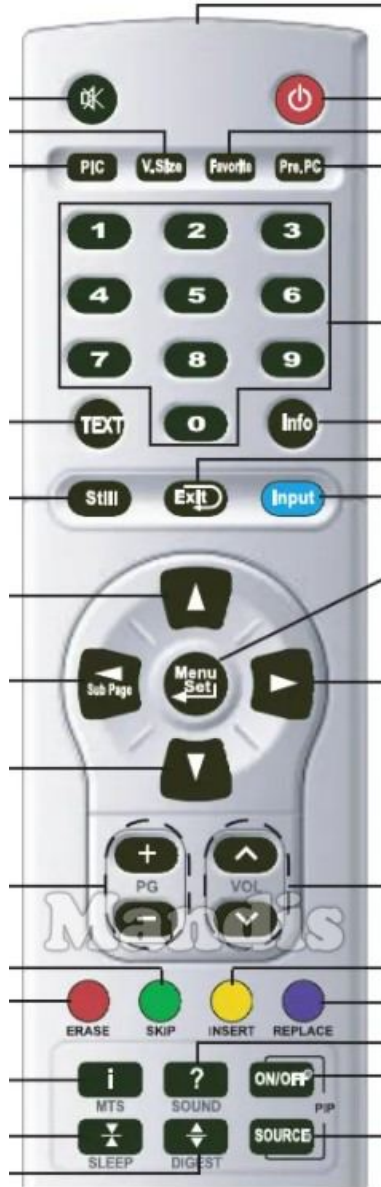

Original	Replacement
 Power	 Power
 Mute	 Mute
 PIC	 Format
 V.Size	 3D
 Favorite	 Pre Ch
 Pre. PG	 Back
 1	 1
 2	 2
 3	 3
 4	 4
 5	 5
 6	 6
 7	 7
 8	 8
 9	 9
 0	 0
 Text	 Text

Original	Replacement
 Info	 Info
 Still	 Pause
 Exit	 Exit
 Input	 AV
 Up	 Up
 Left / Sub. Page	 Left
 Enter / Menu Set	 Ok
 Right	 Right
 Down	 Down
 PG+	 Ch +
 PG-	 Ch -
 Vol+	 Vol +
 Vol-	 Vol -
 Red / Erase	 Red
 Green / Skip	 Green
 Yellow / Insert	 Yellow
 Blue / Replace	 Blue

Original		Replacement		Original	Replacement
	i / MTS		D. Menu		
	Sleep		Sleep		
	? / Sound		Dual		
	Digest		Menu		
	PIP On/Off		Smart		
	PIP Source		Media		