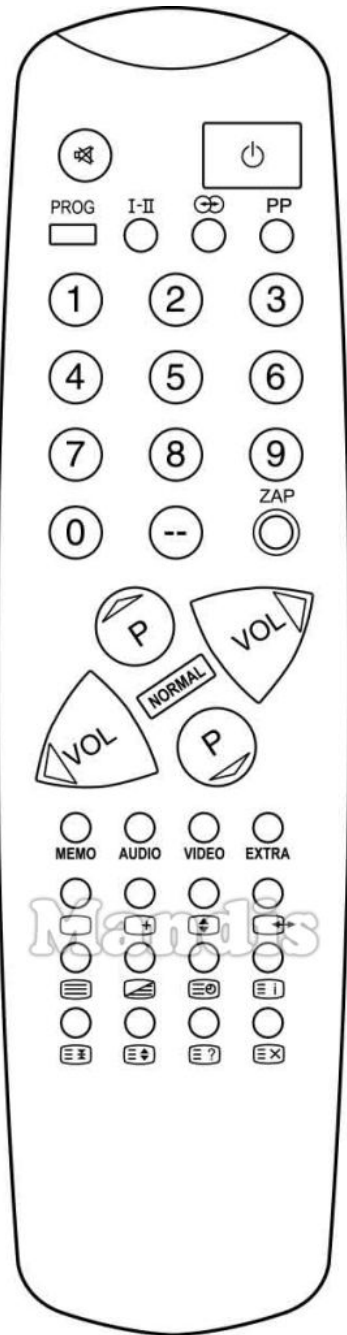

Original	Replacement	Original	Replacement
	Mute		Mute / Dimmer
	Power		Power
	Prog		TV/Radio /
	I-II		Audio / Lang I/II
	O to O		Sound / Title
	PP		Back / Return
	1		1
	2		2
	3		3
	4		4
	5		5
	6		6
	7		7
	8		8
	9		9
	0		0
	--		Guide / EPG / --
	ZAP		Smart / List
	Up / P+		Up
	Up / P+		CH+ / Page+
	Right / Vol+		Right
	Right / Vol+		Vol+
	Left / Vol-		Left
	Left / Vol-		Vol-
	Normal		OK
	Down / P-		Down
	Down / P-		CH- / Page-
	Red / Memo		Red / Netflix / Search
	Green / Audio		Green / APP / Repeat
	Green / Audio		Shift + Audio / Lang I/II
	Yellow / Video		Yellow / YouTube / Repeat
	Blue / Extra		Blue / Prime Video / Random
	[ ]		Display / Media
	[ + ]		Stop / Hold

Original	Replacement
	 [ ◆ ]
	 [ ]↔
	 [≡]
	 [ /≡ ]
	 [≡⊕]
	 [≡ i ]
	 [≡□]
	 [≡◆]
	 [≡?]
	 [≡X]

Original	Replacement