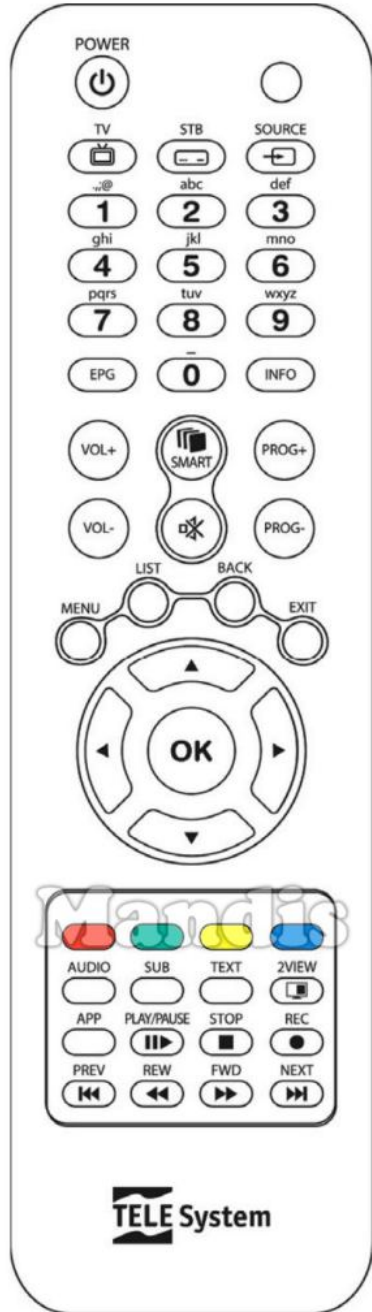

Original	Replacement	Original	Replacement
 Power	 Power	 Prog+	 Ch +
 1	 1	 Prog-	 Ch -
 2	 2	 Menu	 Menu
 3	 3	 List	 List
 4	 4	 Back	 Back
 5	 5	 Exit	 Exit
 6	 6	 Up	 Up
 7	 7	 Left	 Left
 8	 8	 OK	 Ok
 9	 9	 Right	 Right
 0	 0	 Down	 Down
 EPG	 Guide	 Red	 Red
 Info	 Info	 Green	 Green
 Vol+	 Vol +	 Yellow	 Yellow
 Vol-	 Vol -	 Blue	 Blue
 Smart	 Smart	 Audio	 Dual
 Mute	 Mute	 Sub	 Subt

Original	Replacement	Original	Replacement
 Prog+	 Ch +	 Prog-	 Ch -
 Menu	 Menu	 List	 List
 Back	 Back	 Exit	 Exit
 Up	 Up	 Left	 Left
 OK	 Ok	 Right	 Right
 Down	 Down	 Red	 Red
 Red	 Red	 Green	 Green
 Green	 Green	 Yellow	 Yellow
 Yellow	 Yellow	Blue	Blue
Blue	Blue	Audio	Dual
Audio	Dual	Sub	Subt

Original	Replacement	Original	Replacement
 Text	 Text		
 2View	 TV/R		
 APP	 Media		
 Play / Pause	 Play		
 Play / Pause	 Pause		
 Stop	 Stop		
 Rec	 Rec		
 I<< PREV	 I<<		
 >>I NEXT	 >>I		
 << REW	 <<		
 >> FWD	 >>		