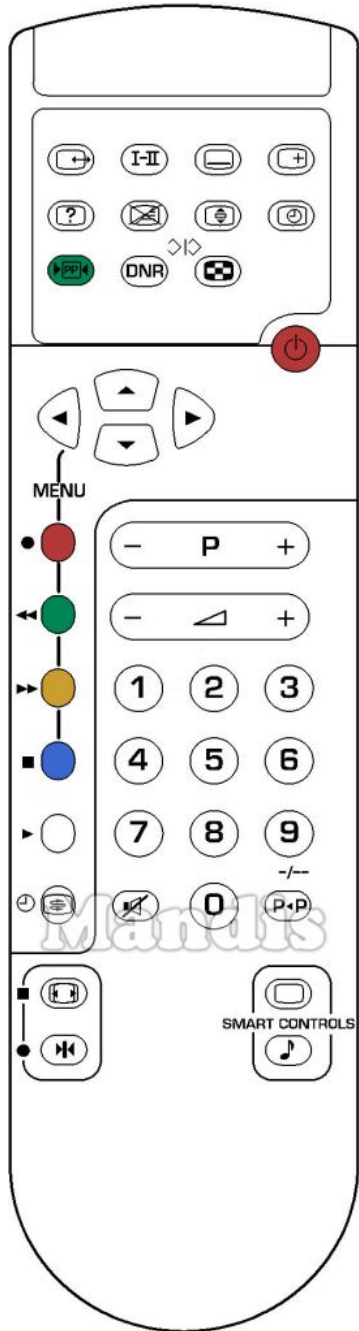

| Original | Replacement | Original | Replacement |
|----------|--------------|----------|----------------|
| | Power | | Red / Menu |
| | Power | | Red |
| | Shift + Menu | | Red / Menu |
| | Shift + Menu | | Red / Menu |
| | Source | | Green / Menu |
| | Source | | Green |
| | I - II | | Green / Menu |
| | I - II | | Green / Menu |
| | Subtitles | | Yellow / Other |
| | Subtitles | | Yellow / Other |
| | [i+] | | Blue / OK |
| | [i+] | | Blue / OK |
| | [?] | | Special Audio |
| | [?] | | Special Audio |
| | Mix | | Text |
| | Mix | | Text |
| | Zoom | | P - |
| | Zoom | | P - |
| | Time | | P + |
| | Time | | P + |
| | [PP] | | Vol - |
| | [PP] | | Vol - |
| | DNR | | Vol + |
| | DNR | | Vol + |
| | Mosaic | | 1 |
| | Mosaic | | 1 |
| | Up | | 2 |
| | Up | | 2 |
| | Down | | 3 |
| | Down | | 3 |
| | Right | | |
| | Right | | |
| | Left | | |
| | Left | | |

| Original | | Replacement | | Original | | Replacement | |
|----------|-------------|-------------|--------------|----------|-------|-------------|------------|
| | Power | | Power | | Stop | | Stop |
| | Time | | TV/R | | Play | | Play |
| | Zoom | | 3D | | Timer | | Shift + AV |
| | Mix | | Text | | P- | | Ch - |
| | [?] | | Shift + Info | | P + | | Ch + |
| | [i+] | | Info | | 1 | | 1 |
| | Freeze/Rec | | Pause | | 2 | | 2 |
| | Format/Stop | | Format | | 3 | | 3 |
| | Source | | AV | | 4 | | 4 |
| | I-II | | Dual | | 5 | | 5 |
| | Up | | Up | | 6 | | 6 |
| | Down | | Down | | 7 | | 7 |
| | Right | | Right | | 8 | | 8 |
| | Left | | Left | | 9 | | 9 |
| | Rec | | Rec | | 0 | | 0 |
| | << | | << | | -/- | | Guide |
| | >> | | >> | | | | |