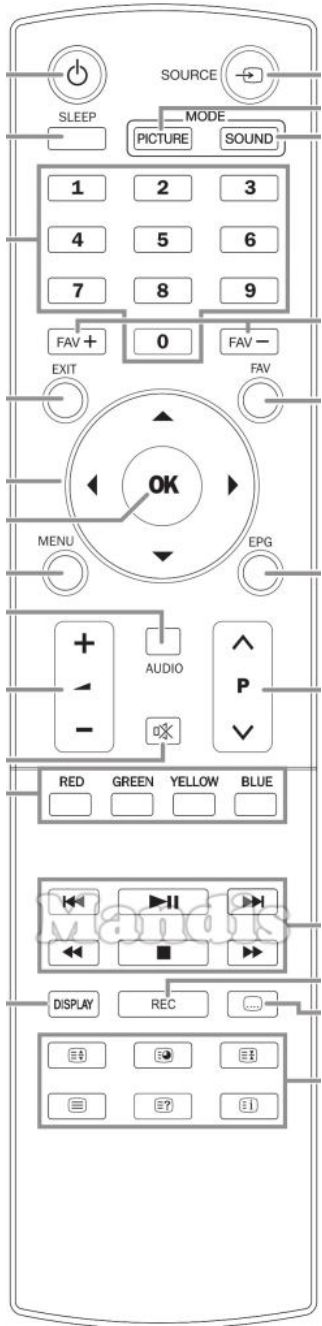

Original	Replacement
	 Power
	 AV / Input / RDS
	 Sleep / Timer
	 Picture / Format
	 Sound / Title
	 1
	 2
	 3
	 4
	 5
	 6
	 7
	 8
	 9
	 Shift + Up
	 0
	 Shift + Down

Original	Replacement
	 Exit / Cancel / Clear
	 Up
	 Fav / Marker / PC
	 Left
	 OK
	 Right
	 Menu / Home
	 Down
	 Guide / EPG / -/--
	 Vol+
	 Audio / Lang I/II
	 CH+ / Page+
	 Vol-
	 Mute / Dimmer
	 CH- / Page-
	 Red / Netflix / Search
	 Green / APP / Repeat

Original	Replacement
 Yellow	 Yellow / YouTube / Repeat
 Blue	 Blue / Prime Video / Random
 I<<	 I<< / Preset-
 Pause	 Pause / Step / Freeze
 Play	 Play / Slow
 >>I	 >>I / Preset+
 <<	 << / Tune-
 Stop	 Stop / Hold
 >>	 >> / Tune+
 Display	 Display / Media
 Rec	 Rec / Rec Mode
 [...]	 Subtitle / EQ
 [≡◆]	 Zoom / Size
 [≡○]	 Eject / Surround
 [≡+]	 Shift + Hold / Stop /
 [≡]	 Text / Goto
 [≡?]	 Info / Angle

Original	Replacement
 [≡i]	 Smart / List